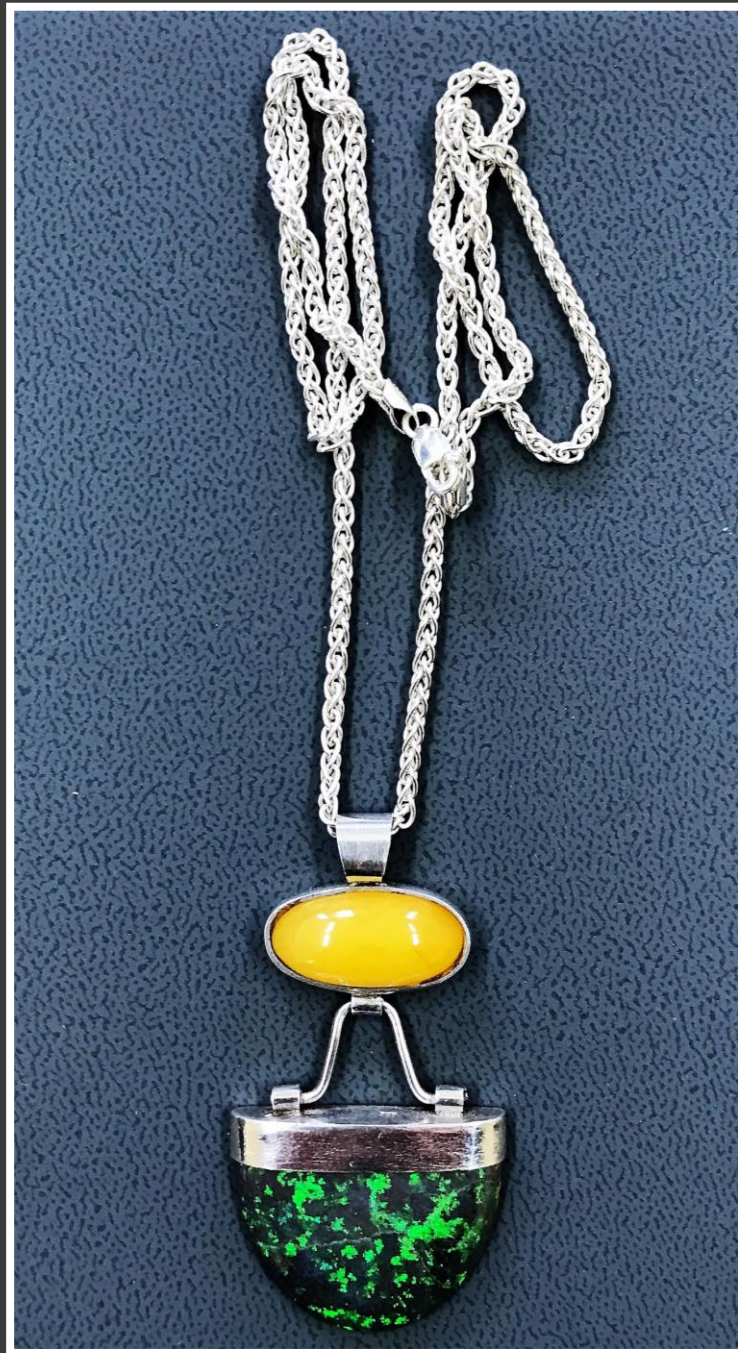

Tea Tree Gully Gem and Mineral Club Inc.

Jean's Photo Album - September 2017

Includes photos of Jean's craftwork over the years at the Adelaide Gem and Mineral Club.
Photos include both lapidary and silver work.

The End